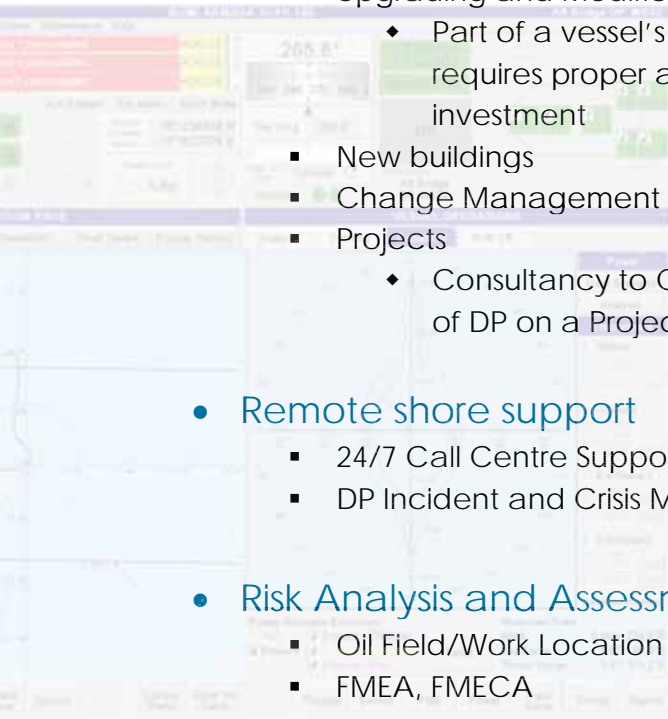

OUR SERVICES

We specialise in providing unique and innovative, Dynamic Positioning related solutions in the following areas:

• Consultancy

- Guidelines from IMCA, IMO and MTS – Bridging the gap between Rules and Job specifics
- Charter requirements and suitability
  - Does the DP vessel have what is necessary for the Operation? We definitely know what is needed. Our professional services reduces downtime, risks and eliminates surprises for our Clients, while increasing competence, confidence, safety and reliability
- Upgrading and Modifications
  - Part of a vessel's Evolution to suit operational and commercial needs, requires proper analysis and implementation, to get the most out of an investment
- New buildings
- Change Management
- Projects
  - Consultancy to Clients on the many aspects of DP on a Project basis

• Remote shore support

- 24/7 Call Centre Support
- DP Incident and Crisis Management

• Risk Analysis and Assessment

- Oil Field/Work Location DP HSE
- FMEA, FMECA

• Vessel Trials, Inspection and Verification

- Performing DP for various Class Trials
- Charter Verification, checking and verifying DP suitability
- Pre-Inspection
- On-board, On site DP Training
- Management of DP related documentation

• Asset Management

- Maintenance
- Inventory